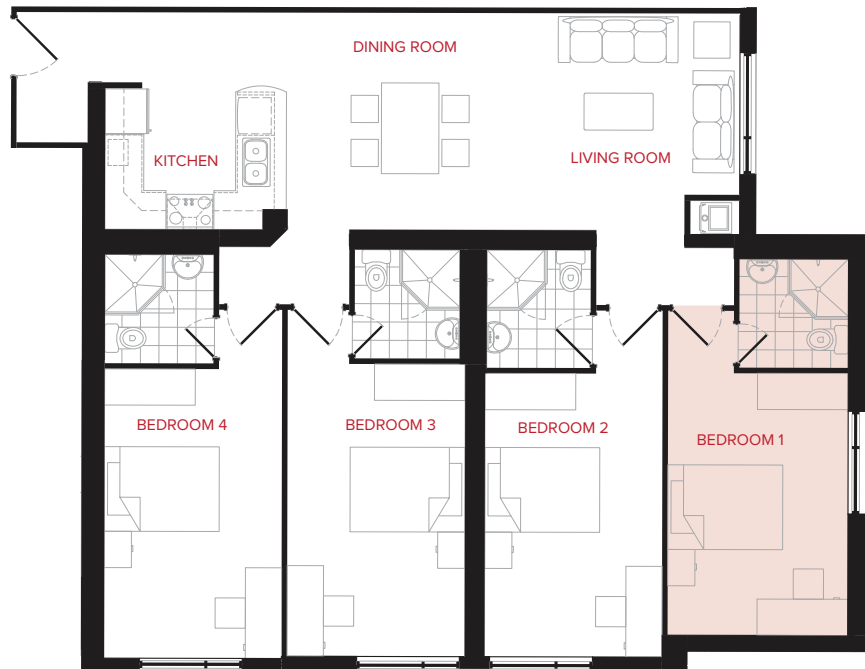

SUITE LAYOUT

KEY PLAN

SUITE 1

BEDROOM 4
 SIZE: +/- 230 SF

For rates and availability
 Please contact:

Leasing Consultant

+1 (855) 573-9663
 information@rez-one.ca

BEDROOM LAYOUT

SUITE LAYOUT

KEY PLAN

SUITE 2

BEDROOM 1

SIZE: +/- 234 SF

For rates and availability
 Please contact:

Leasing Consultant

+1 (855) 573-9663
 information@rez-one.ca

BEDROOM LAYOUT

SUITE LAYOUT

KEY PLAN

SUITE 2

BEDROOM 2

SIZE: +/- 229 SF

For rates and availability
 Please contact:

Leasing Consultant

+1 (855) 573-9663
 information@rez-one.ca

BEDROOM LAYOUT

SUITE LAYOUT

KEY PLAN

SUITE 2

BEDROOM 3

SIZE: +/- 230 SF

For rates and availability
 Please contact: