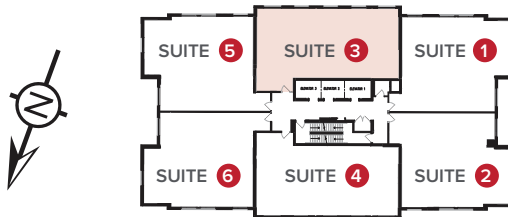

SUITE 3

BEDROOM 1

SIZE: +/- 234 SF

For rates and availability
 Please contact:

Leasing Consultant

+1(855) 573-9663
 information@rez-one.ca

BEDROOM LAYOUT

KEY PLAN

SUITE LAYOUT

SUITE 3

BEDROOM 2

SIZE: +/- 234 SF

For rates and availability
 Please contact:

Leasing Consultant

+1(855) 573-9663
 information@rez-one.ca

BEDROOM LAYOUT

KEY PLAN

SUITE LAYOUT

SUITE 3

BEDROOM 3
 SIZE: +/- 228 SF

For rates and availability
 Please contact:

Leasing Consultant

+1(855) 573-9663
 information@rez-one.ca

BEDROOM LAYOUT

KEY PLAN

SUITE LAYOUT

SUITE 3

BEDROOM 4
 SIZE: +/- 286 SF

For rates and availability
 Please contact:

Leasing Consultant

+1(855) 573-9663
 information@rez-one.ca

BEDROOM LAYOUT