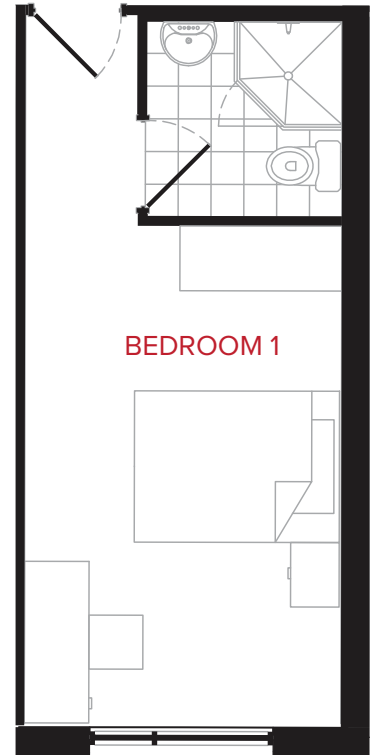

KEY PLAN

SUITE LAYOUT

SUITE 3

BEDROOM 4
 SIZE: +/- 286 SF

For rates and availability
 Please contact:

Leasing Consultant

+1(855) 573-9663
 information@rez-one.ca

BEDROOM LAYOUT

KEY PLAN

SUITE LAYOUT

SUITE 4

BEDROOM 1

SIZE: +/- 234 SF

For rates and availability
 Please contact:

Leasing Consultant

+1(855) 573-9663
 information@rez-one.ca

BEDROOM LAYOUT

KEY PLAN

SUITE LAYOUT

SUITE 4

BEDROOM 2
 SIZE: +/- 234 SF

For rates and availability
 Please contact:

Leasing Consultant

+1(855) 573-9663
 information@rez-one.ca

BEDROOM LAYOUT

KEY PLAN

SUITE LAYOUT

SUITE 4

BEDROOM 3
 SIZE: +/- 228 SF

For rates and availability
 Please contact:

Leasing Consultant

+1(855) 573-9663
 information@rez-one.ca