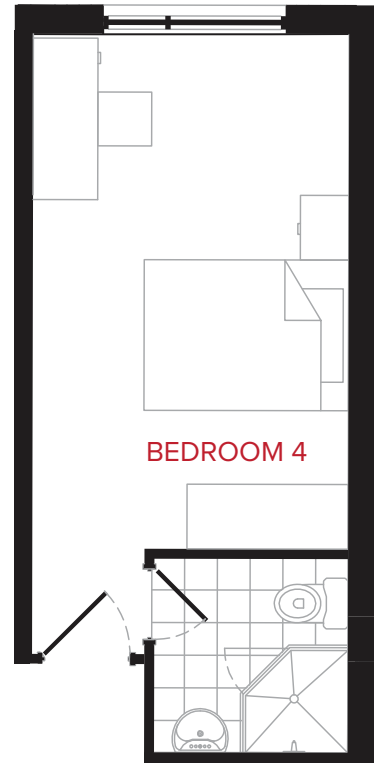

Leasing Consultant

+1(855) 573-9663
 information@rez-one.ca

BEDROOM LAYOUT

SUITE LAYOUT

KEY PLAN

SUITE 5

BEDROOM 3
 SIZE: +/- 231 SF

For rates and availability
 Please contact:

Leasing Consultant

+1 (855) 573-9663
 information@rez-one.ca

BEDROOM LAYOUT

SUITE LAYOUT

KEY PLAN

SUITE 5

BEDROOM 4
 SIZE: +/- 230 SF

For rates and availability
 Please contact:

Leasing Consultant

+1 (855) 573-9663
 information@rez-one.ca

BEDROOM LAYOUT

SUITE LAYOUT

KEY PLAN

SUITE 6

BEDROOM 1

SIZE: +/- 234 SF

For rates and availability
 Please contact:

Leasing Consultant

+1(855) 573-9663
 information@rez-one.ca

BEDROOM LAYOUT

SUITE LAYOUT

KEY PLAN

SUITE 6

BEDROOM 2