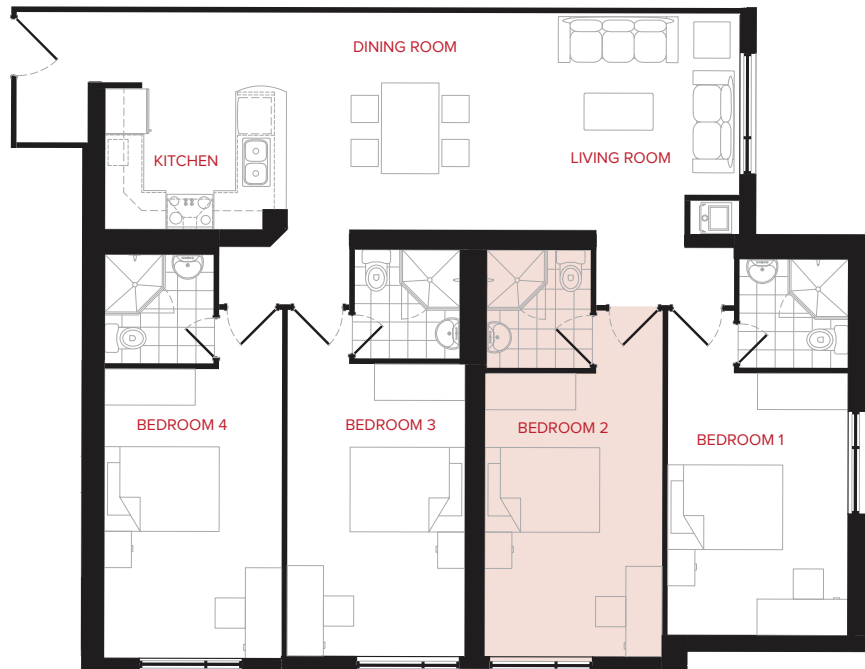

SUITE LAYOUT

KEY PLAN

SUITE 2

BEDROOM 1

SIZE: +/- 234 SF

For rates and availability
 Please contact:

Leasing Consultant

+1 (855) 573-9663
 information@rez-one.ca

BEDROOM LAYOUT

SUITE LAYOUT

KEY PLAN

SUITE 2

BEDROOM 2

SIZE: +/- 229 SF

For rates and availability
 Please contact:

Leasing Consultant

+1 (855) 573-9663
 information@rez-one.ca

BEDROOM LAYOUT

SUITE LAYOUT

KEY PLAN

SUITE 2

BEDROOM 3

SIZE: +/- 230 SF

For rates and availability
 Please contact:

Leasing Consultant

+1 (855) 573-9663
 information@rez-one.ca

BEDROOM LAYOUT

SUITE LAYOUT

KEY PLAN

SUITE 2

BEDROOM 4
 SIZE: +/- 230 SF

For rates and availability
 Please contact: