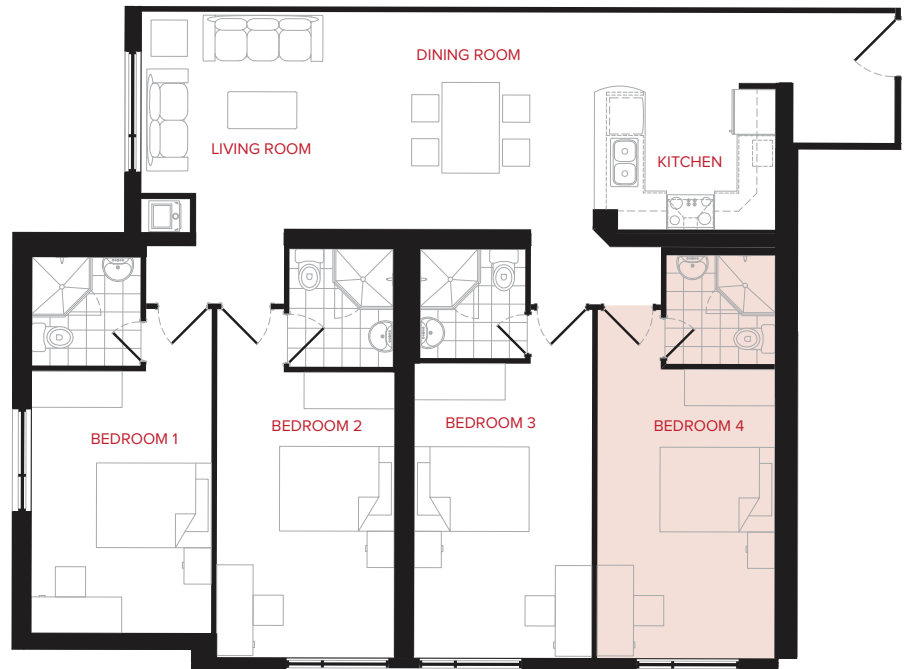

For rates and availability
 Please contact:

Leasing Consultant

+1(855) 573-9663
 information@rez-one.ca

BEDROOM LAYOUT

SUITE LAYOUT

KEY PLAN

SUITE 6

BEDROOM 2

SIZE: +/- 229 SF

For rates and availability
 Please contact:

Leasing Consultant

+1 (855) 573-9663
 information@rez-one.ca

BEDROOM LAYOUT

SUITE LAYOUT

KEY PLAN

SUITE **6**

BEDROOM 3

SIZE: +/- 230 SF

For rates and availability
 Please contact:

Leasing Consultant

+1 (855) 573-9663
 information@rez-one.ca

BEDROOM LAYOUT

SUITE LAYOUT

KEY PLAN

SUITE **6**

BEDROOM 4
 SIZE: +/- 230 SF

For rates and availability
 Please contact:

Leasing Consultant

+1(855) 573-9663
 information@rez-one.ca

BEDROOM LAYOUT

SUITE LAYOUT

KEY PLAN