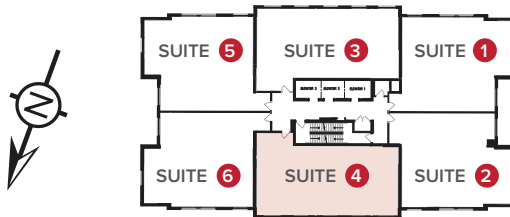

BEDROOM LAYOUT

KEY PLAN

SUITE LAYOUT

SUITE 4

BEDROOM 3
 SIZE: +/- 228 SF

For rates and availability
 Please contact:

Leasing Consultant

+1(855) 573-9663
 information@rez-one.ca

BEDROOM LAYOUT

KEY PLAN

SUITE LAYOUT

SUITE 4

BEDROOM 4
 SIZE: +/- 287 SF

For rates and availability
 Please contact:

Leasing Consultant

+1(855) 573-9663
 information@rez-one.ca