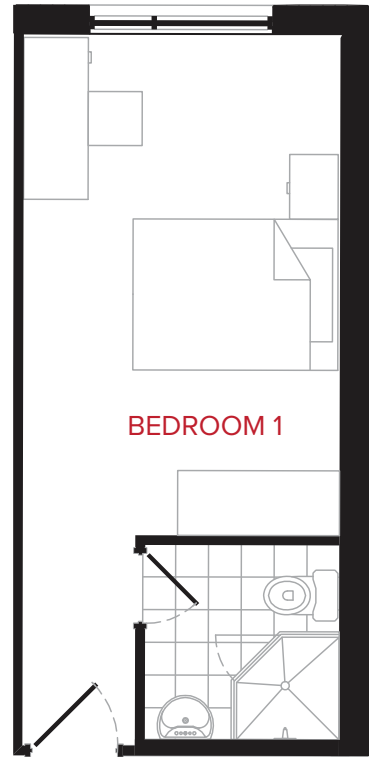

Leasing Consultant

+1 (855) 573-9663
 information@rez-one.ca

BEDROOM LAYOUT

SUITE LAYOUT

KEY PLAN

RO HESPELER
REZ-ONE HOUSE

4
 BEDROOM
 SUITE

PS
 philip square

SUITE 3

BEDROOM 1

SIZE: +/- 234 SF

For rates and availability
 Please contact:

Leasing Consultant

+1(855) 573-9663
 information@rez-one.ca

BEDROOM LAYOUT

KEY PLAN

SUITE LAYOUT

SUITE 3

BEDROOM 2

SIZE: +/- 234 SF

For rates and availability
 Please contact:

Leasing Consultant

+1(855) 573-9663
 information@rez-one.ca

BEDROOM LAYOUT

KEY PLAN

SUITE LAYOUT

SUITE 3

BEDROOM 3
 SIZE: +/- 228 SF

For rates and availability
 Please contact:

Leasing Consultant

+1(855) 573-9663
 information@rez-one.ca

BEDROOM LAYOUT