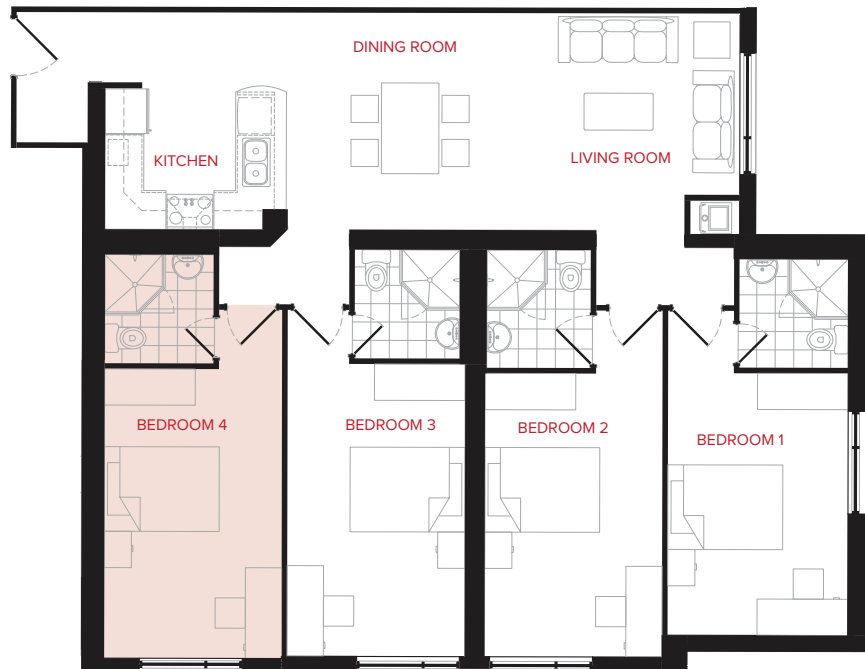

+1 (855) 573-9663
 information@rez-one.ca

BEDROOM LAYOUT

SUITE LAYOUT

KEY PLAN

SUITE 2

BEDROOM 3

SIZE: +/- 230 SF

For rates and availability
 Please contact:

Leasing Consultant

+1 (855) 573-9663
 information@rez-one.ca

BEDROOM LAYOUT

SUITE LAYOUT

KEY PLAN

SUITE 2

BEDROOM 4
 SIZE: +/- 230 SF

For rates and availability
 Please contact:

Leasing Consultant

+1 (855) 573-9663
 information@rez-one.ca

BEDROOM LAYOUT

SUITE LAYOUT

KEY PLAN

RO HESPELER
REZ-ONE HOUSE

4
 BEDROOM
 SUITE

PS
 philip square

SUITE 3

BEDROOM 1

SIZE: +/- 234 SF

For rates and availability
 Please contact:

Leasing Consultant

+1(855) 573-9663
 information@rez-one.ca

BEDROOM LAYOUT

KEY PLAN