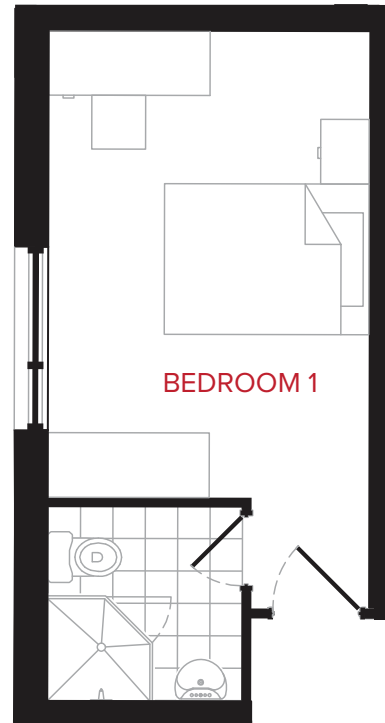

BEDROOM LAYOUT

KEY PLAN

SUITE LAYOUT

SUITE 4

BEDROOM 3
 SIZE: +/- 228 SF

For rates and availability
 Please contact:

Leasing Consultant

+1(855) 573-9663
 information@rez-one.ca

BEDROOM LAYOUT

KEY PLAN

SUITE LAYOUT

SUITE 4

BEDROOM 4
 SIZE: +/- 287 SF

For rates and availability
 Please contact:

Leasing Consultant

+1(855) 573-9663
 information@rez-one.ca

BEDROOM LAYOUT

KEY PLAN

SUITE LAYOUT

SUITE 5

BEDROOM 1

SIZE: +/- 234 SF

For rates and availability
 Please contact:

Leasing Consultant

+1(855) 573-9663
 information@rez-one.ca

BEDROOM LAYOUT

SUITE LAYOUT

KEY PLAN

SUITE 5

BEDROOM 2

SIZE: +/- 229 SF

For rates and availability
 Please contact: