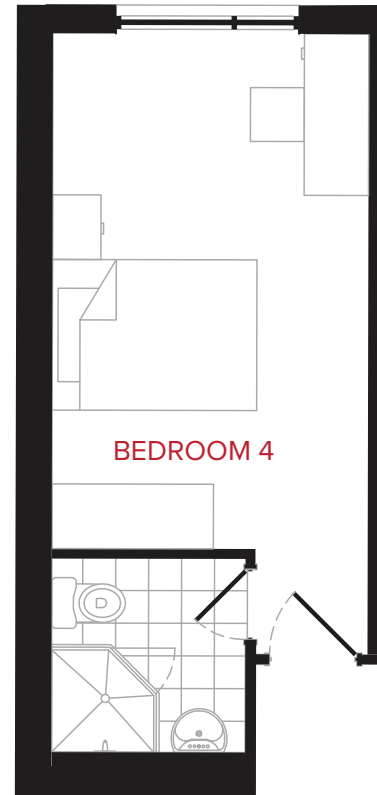

KEY PLAN

SUITE 1

BEDROOM 2

SIZE: +/- 229 SF

For rates and availability
 Please contact:

Leasing Consultant

+1(855) 573-9663
 information@rez-one.ca

BEDROOM LAYOUT

SUITE LAYOUT

KEY PLAN

SUITE 1

BEDROOM 3
 SIZE: +/- 231 SF

For rates and availability
 Please contact:

Leasing Consultant

+1(855) 573-9663
 information@rez-one.ca

BEDROOM LAYOUT

SUITE LAYOUT

KEY PLAN

SUITE 1

BEDROOM 4
 SIZE: +/- 230 SF

For rates and availability
 Please contact:

Leasing Consultant

+1 (855) 573-9663
 information@rez-one.ca

BEDROOM LAYOUT

SUITE LAYOUT

KEY PLAN

SUITE 2

BEDROOM 1

SIZE: +/- 234 SF

For rates and availability
 Please contact:

Leasing Consultant

+1 (855) 573-9663
 information@rez-one.ca