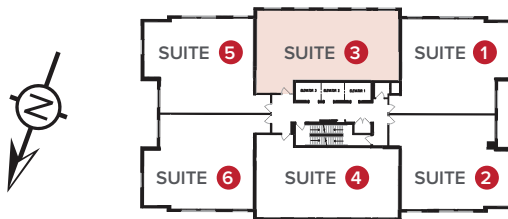

SUITE LAYOUT

SUITE 3

BEDROOM 2

SIZE: +/- 234 SF

For rates and availability
 Please contact:

Leasing Consultant

+1(855) 573-9663
 information@rez-one.ca

BEDROOM LAYOUT

KEY PLAN

SUITE LAYOUT

SUITE 3

BEDROOM 3
 SIZE: +/- 228 SF

For rates and availability
 Please contact:

Leasing Consultant

+1(855) 573-9663
 information@rez-one.ca

BEDROOM LAYOUT

KEY PLAN

SUITE LAYOUT

SUITE 3

BEDROOM 4
 SIZE: +/- 286 SF

For rates and availability
 Please contact:

Leasing Consultant

+1(855) 573-9663
 information@rez-one.ca

BEDROOM LAYOUT

KEY PLAN

SUITE LAYOUT

SUITE 4

BEDROOM 1

SIZE: +/- 234 SF

For rates and availability
 Please contact:

Leasing Consultant

+1(855) 573-9663
 information@rez-one.ca