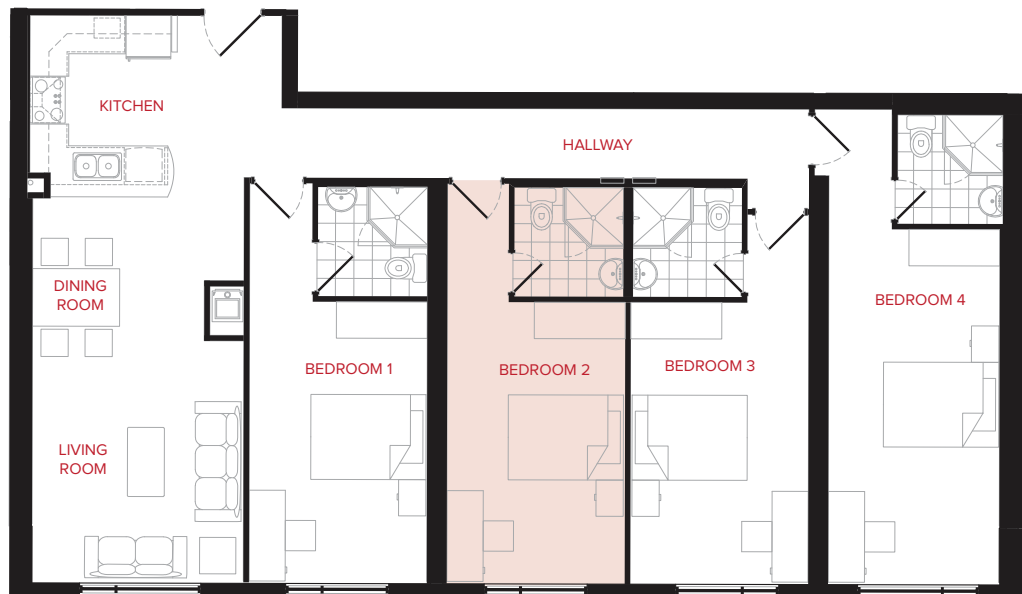

KEY PLAN

SUITE LAYOUT

SUITE 4

BEDROOM 1

SIZE: +/- 234 SF

For rates and availability
 Please contact:

Leasing Consultant

+1(855) 573-9663
 information@rez-one.ca

BEDROOM LAYOUT

KEY PLAN

SUITE LAYOUT

SUITE 4

BEDROOM 2
 SIZE: +/- 234 SF

For rates and availability
 Please contact:

Leasing Consultant

+1(855) 573-9663
 information@rez-one.ca

BEDROOM LAYOUT

KEY PLAN

SUITE LAYOUT

SUITE 4

BEDROOM 3
 SIZE: +/- 228 SF

For rates and availability
 Please contact:

Leasing Consultant

+1(855) 573-9663
 information@rez-one.ca

BEDROOM LAYOUT

KEY PLAN

SUITE LAYOUT

SUITE 4

BEDROOM 4
 SIZE: +/- 287 SF

For rates and availability
 Please contact:

Leasing Consultant

+1(855) 573-9663
 information@rez-one.ca