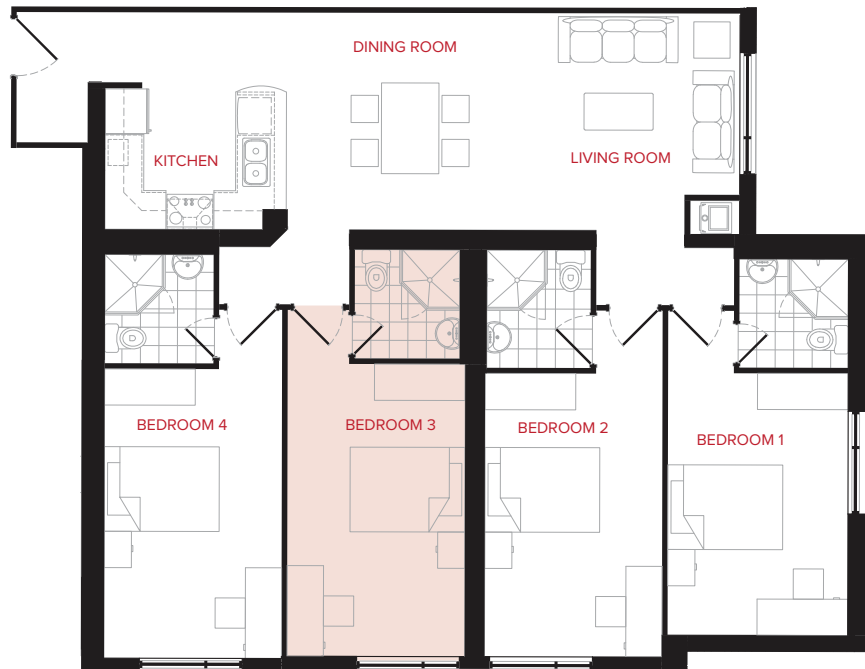

BEDROOM LAYOUT

SUITE LAYOUT

KEY PLAN

SUITE 2

BEDROOM 2

SIZE: +/- 229 SF

For rates and availability
 Please contact:

Leasing Consultant

+1 (855) 573-9663
 information@rez-one.ca

BEDROOM LAYOUT

SUITE LAYOUT

KEY PLAN

SUITE 2

BEDROOM 3

SIZE: +/- 230 SF

For rates and availability
 Please contact:

Leasing Consultant

+1 (855) 573-9663
 information@rez-one.ca

BEDROOM LAYOUT

SUITE LAYOUT

KEY PLAN

SUITE 2

BEDROOM 4
 SIZE: +/- 230 SF

For rates and availability
 Please contact:

Leasing Consultant

+1 (855) 573-9663
 information@rez-one.ca

BEDROOM LAYOUT

SUITE LAYOUT

KEY PLAN

RO HESPELER
REZ-ONE HOUSE

4
 BEDROOM
 SUITE

PS
 philip square