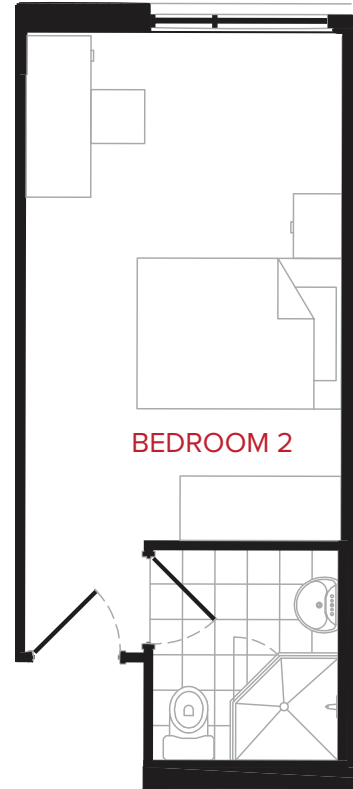

BEDROOM LAYOUT

KEY PLAN

SUITE LAYOUT

SUITE 5

BEDROOM 1

SIZE: +/- 234 SF

For rates and availability
 Please contact:

Leasing Consultant

+1(855) 573-9663
 information@rez-one.ca

BEDROOM LAYOUT

SUITE LAYOUT

KEY PLAN

SUITE 5

BEDROOM 2

SIZE: +/- 229 SF

For rates and availability
 Please contact:

Leasing Consultant

+1(855) 573-9663
 information@rez-one.ca

BEDROOM LAYOUT

SUITE LAYOUT

KEY PLAN

SUITE 5

BEDROOM 3
 SIZE: +/- 231 SF

For rates and availability
 Please contact: