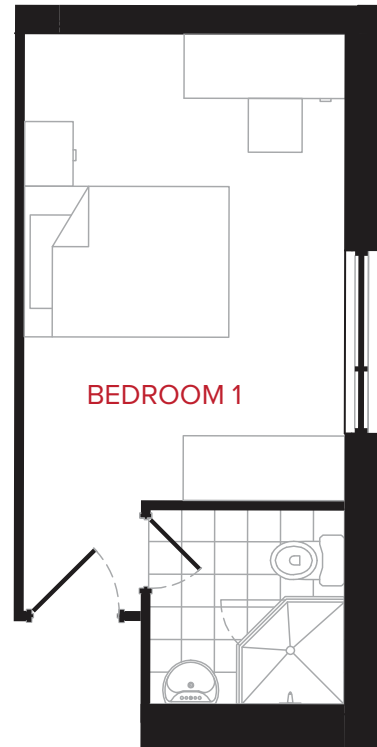

SUITE 1

BEDROOM 1

SIZE: +/- 234 SF

For rates and availability
 Please contact:

Leasing Consultant

+1(855) 573-9663
 information@rez-one.ca

BEDROOM LAYOUT

SUITE LAYOUT

KEY PLAN

SUITE 1

BEDROOM 2

SIZE: +/- 229 SF

For rates and availability
 Please contact:

Leasing Consultant

+1(855) 573-9663
 information@rez-one.ca

BEDROOM LAYOUT

SUITE LAYOUT

KEY PLAN

SUITE 1

BEDROOM 3
 SIZE: +/- 231 SF

For rates and availability
 Please contact:

Leasing Consultant

+1(855) 573-9663
 information@rez-one.ca

BEDROOM LAYOUT

SUITE LAYOUT

KEY PLAN

SUITE 1

BEDROOM 4
 SIZE: +/- 230 SF

For rates and availability
 Please contact:

Leasing Consultant

+1 (855) 573-9663
 information@rez-one.ca

BEDROOM LAYOUT