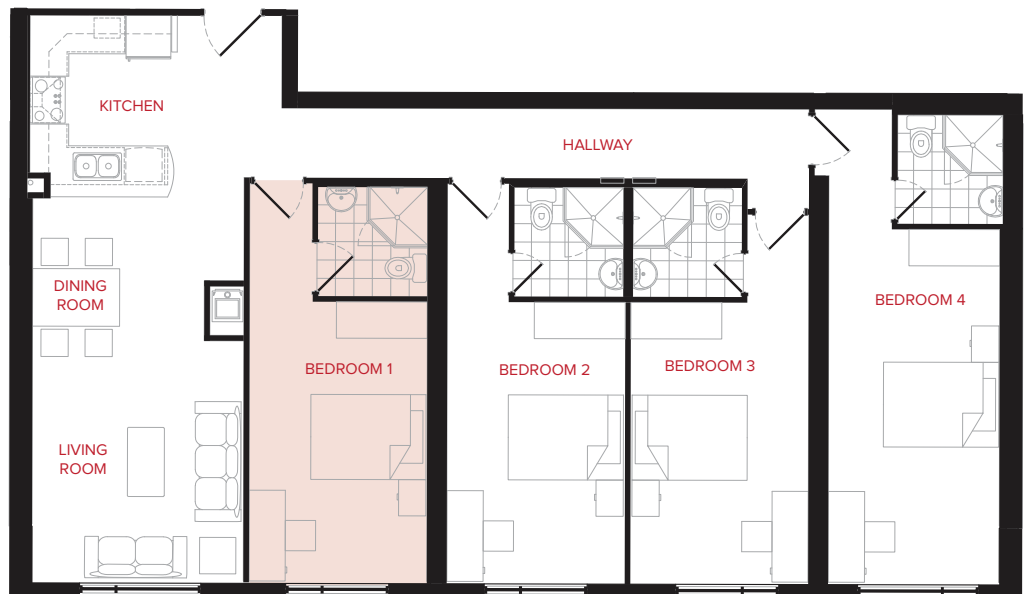

KEY PLAN

SUITE LAYOUT

SUITE 3

BEDROOM 4
 SIZE: +/- 286 SF

For rates and availability
 Please contact:

Leasing Consultant

+1(855) 573-9663
 information@rez-one.ca

BEDROOM LAYOUT

KEY PLAN

SUITE LAYOUT

SUITE 4

BEDROOM 1

SIZE: +/- 234 SF

For rates and availability
 Please contact:

Leasing Consultant

+1(855) 573-9663
 information@rez-one.ca

BEDROOM LAYOUT

KEY PLAN

SUITE LAYOUT

SUITE 4

BEDROOM 2
 SIZE: +/- 234 SF

For rates and availability
 Please contact:

Leasing Consultant

+1(855) 573-9663
 information@rez-one.ca

BEDROOM LAYOUT

KEY PLAN

SUITE LAYOUT

SUITE 4

BEDROOM 3
 SIZE: +/- 228 SF

For rates and availability
 Please contact:

Leasing Consultant

+1(855) 573-9663
 information@rez-one.ca