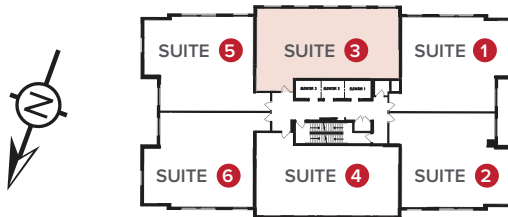

KEY PLAN

SUITE LAYOUT

SUITE 3

BEDROOM 3
 SIZE: +/- 228 SF

For rates and availability
 Please contact:

Leasing Consultant

+1(855) 573-9663
 information@rez-one.ca

BEDROOM LAYOUT

KEY PLAN

SUITE LAYOUT

SUITE 3

BEDROOM 4
 SIZE: +/- 286 SF

For rates and availability
 Please contact:

Leasing Consultant

+1(855) 573-9663
 information@rez-one.ca

BEDROOM LAYOUT

KEY PLAN

SUITE LAYOUT

SUITE 4

BEDROOM 1

SIZE: +/- 234 SF

For rates and availability
 Please contact:

Leasing Consultant

+1(855) 573-9663
 information@rez-one.ca