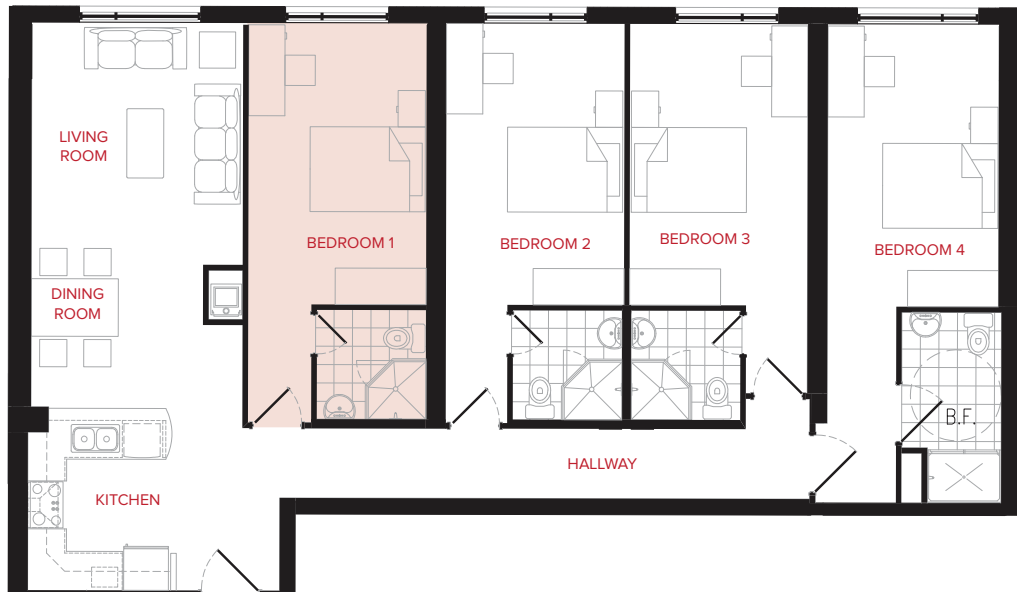

Leasing Consultant

+1 (855) 573-9663
 information@rez-one.ca

BEDROOM LAYOUT

SUITE LAYOUT

KEY PLAN

RO HESPELER
REZ-ONE HOUSE

4
 BEDROOM
 SUITE

PS
 philip square

SUITE 3

BEDROOM 1

SIZE: +/- 234 SF

For rates and availability
 Please contact:

Leasing Consultant

+1(855) 573-9663
 information@rez-one.ca

BEDROOM LAYOUT

KEY PLAN

SUITE LAYOUT

SUITE 3

BEDROOM 2

SIZE: +/- 234 SF

For rates and availability
 Please contact:

Leasing Consultant

+1(855) 573-9663
 information@rez-one.ca

BEDROOM LAYOUT

KEY PLAN

SUITE LAYOUT

SUITE 3

BEDROOM 3
 SIZE: +/- 228 SF

For rates and availability
 Please contact:

Leasing Consultant

+1(855) 573-9663
 information@rez-one.ca

BEDROOM LAYOUT