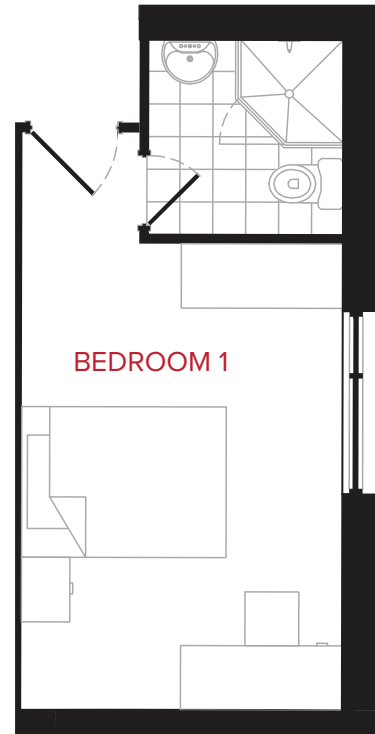

SUITE LAYOUT

KEY PLAN

SUITE 1

BEDROOM 4
 SIZE: +/- 230 SF

For rates and availability
 Please contact:

Leasing Consultant

+1 (855) 573-9663
 information@rez-one.ca

BEDROOM LAYOUT

SUITE LAYOUT

KEY PLAN

SUITE 2

BEDROOM 1

SIZE: +/- 234 SF

For rates and availability
 Please contact:

Leasing Consultant

+1 (855) 573-9663
 information@rez-one.ca

BEDROOM LAYOUT

SUITE LAYOUT

KEY PLAN

SUITE 2

BEDROOM 2

SIZE: +/- 229 SF

For rates and availability
 Please contact:

Leasing Consultant

+1 (855) 573-9663
 information@rez-one.ca

BEDROOM LAYOUT

SUITE LAYOUT

KEY PLAN

SUITE 2

BEDROOM 3

SIZE: +/- 230 SF

For rates and availability
 Please contact: