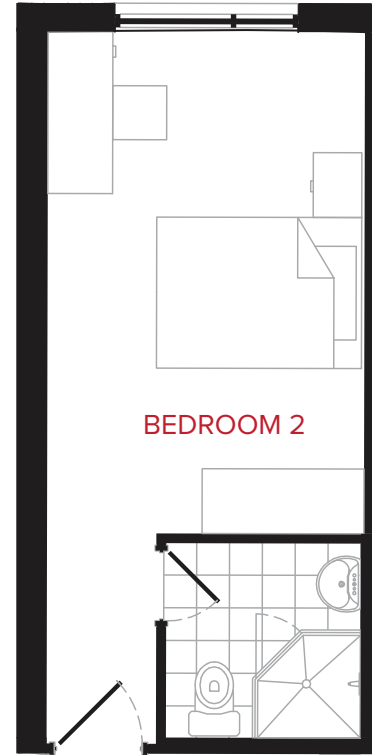

SUITE 3

BEDROOM 1

SIZE: +/- 234 SF

For rates and availability
 Please contact:

Leasing Consultant

+1(855) 573-9663
 information@rez-one.ca

BEDROOM LAYOUT

KEY PLAN

SUITE LAYOUT

SUITE 3

BEDROOM 2

SIZE: +/- 234 SF

For rates and availability
 Please contact:

Leasing Consultant

+1(855) 573-9663
 information@rez-one.ca

BEDROOM LAYOUT

KEY PLAN

SUITE LAYOUT

SUITE 3

BEDROOM 3
 SIZE: +/- 228 SF

For rates and availability
 Please contact:

Leasing Consultant

+1(855) 573-9663
 information@rez-one.ca

BEDROOM LAYOUT

KEY PLAN

SUITE LAYOUT

SUITE 3

BEDROOM 4
 SIZE: +/- 286 SF

For rates and availability
 Please contact:

Leasing Consultant

+1(855) 573-9663
 information@rez-one.ca

BEDROOM LAYOUT