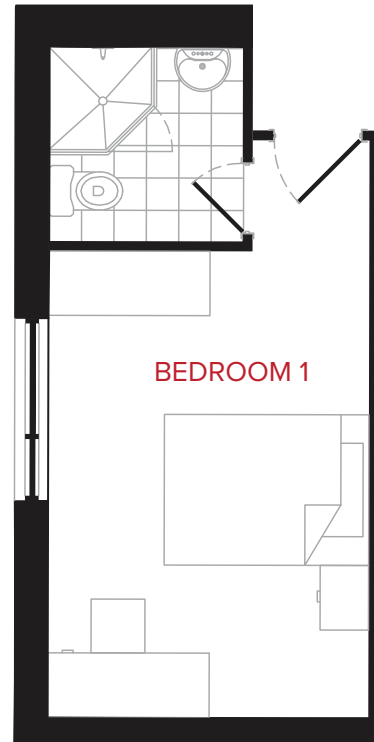

Leasing Consultant

+1 (855) 573-9663
 information@rez-one.ca

BEDROOM LAYOUT

SUITE LAYOUT

KEY PLAN

SUITE 5

BEDROOM 4
 SIZE: +/- 230 SF

For rates and availability
 Please contact:

Leasing Consultant

+1 (855) 573-9663
 information@rez-one.ca

BEDROOM LAYOUT

SUITE LAYOUT

KEY PLAN

SUITE 6

BEDROOM 1

SIZE: +/- 234 SF

For rates and availability
 Please contact:

Leasing Consultant

+1(855) 573-9663
 information@rez-one.ca

BEDROOM LAYOUT

SUITE LAYOUT

KEY PLAN

SUITE 6

BEDROOM 2

SIZE: +/- 229 SF

For rates and availability
 Please contact:

Leasing Consultant

+1 (855) 573-9663
 information@rez-one.ca

BEDROOM LAYOUT

SUITE LAYOUT

KEY PLAN

SUITE **6**