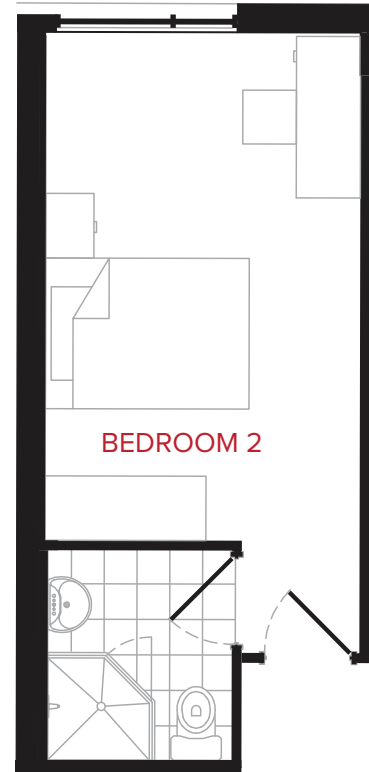

SUITE 1

BEDROOM 1

SIZE: +/- 234 SF

For rates and availability
 Please contact:

Leasing Consultant

+1(855) 573-9663
 information@rez-one.ca

BEDROOM LAYOUT

SUITE LAYOUT

KEY PLAN

SUITE 1

BEDROOM 2

SIZE: +/- 229 SF

For rates and availability
 Please contact:

Leasing Consultant

+1(855) 573-9663
 information@rez-one.ca

BEDROOM LAYOUT

SUITE LAYOUT

KEY PLAN

SUITE 1

BEDROOM 3
 SIZE: +/- 231 SF

For rates and availability
 Please contact:

Leasing Consultant

+1(855) 573-9663
 information@rez-one.ca

BEDROOM LAYOUT

SUITE LAYOUT

KEY PLAN

SUITE 1

BEDROOM 4
 SIZE: +/- 230 SF

For rates and availability
 Please contact:

Leasing Consultant

+1 (855) 573-9663
 information@rez-one.ca

BEDROOM LAYOUT