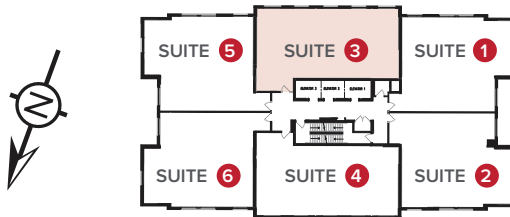

SUITE 3

BEDROOM 1

SIZE: +/- 234 SF

For rates and availability
 Please contact:

Leasing Consultant

+1(855) 573-9663
 information@rez-one.ca

BEDROOM LAYOUT

KEY PLAN

SUITE LAYOUT

SUITE 3

BEDROOM 2

SIZE: +/- 234 SF

For rates and availability
 Please contact:

Leasing Consultant

+1(855) 573-9663
 information@rez-one.ca

BEDROOM LAYOUT

KEY PLAN

SUITE LAYOUT

SUITE 3

BEDROOM 3
 SIZE: +/- 228 SF

For rates and availability
 Please contact:

Leasing Consultant

+1(855) 573-9663
 information@rez-one.ca

BEDROOM LAYOUT