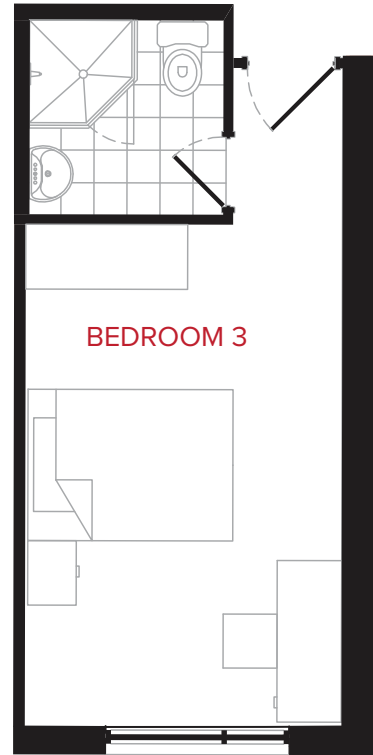

BEDROOM LAYOUT

KEY PLAN

SUITE LAYOUT

SUITE 4

BEDROOM 2
 SIZE: +/- 234 SF

For rates and availability
 Please contact:

Leasing Consultant

+1(855) 573-9663
 information@rez-one.ca

BEDROOM LAYOUT

KEY PLAN

SUITE LAYOUT

SUITE 4

BEDROOM 3
 SIZE: +/- 228 SF

For rates and availability
 Please contact:

Leasing Consultant

+1(855) 573-9663
 information@rez-one.ca

BEDROOM LAYOUT

KEY PLAN

SUITE LAYOUT

SUITE 4

BEDROOM 4
 SIZE: +/- 287 SF

For rates and availability
 Please contact:

Leasing Consultant

+1(855) 573-9663
 information@rez-one.ca

BEDROOM LAYOUT

KEY PLAN

SUITE LAYOUT

SUITE 5

BEDROOM 1

SIZE: +/- 234 SF

For rates and availability
 Please contact:

Leasing Consultant