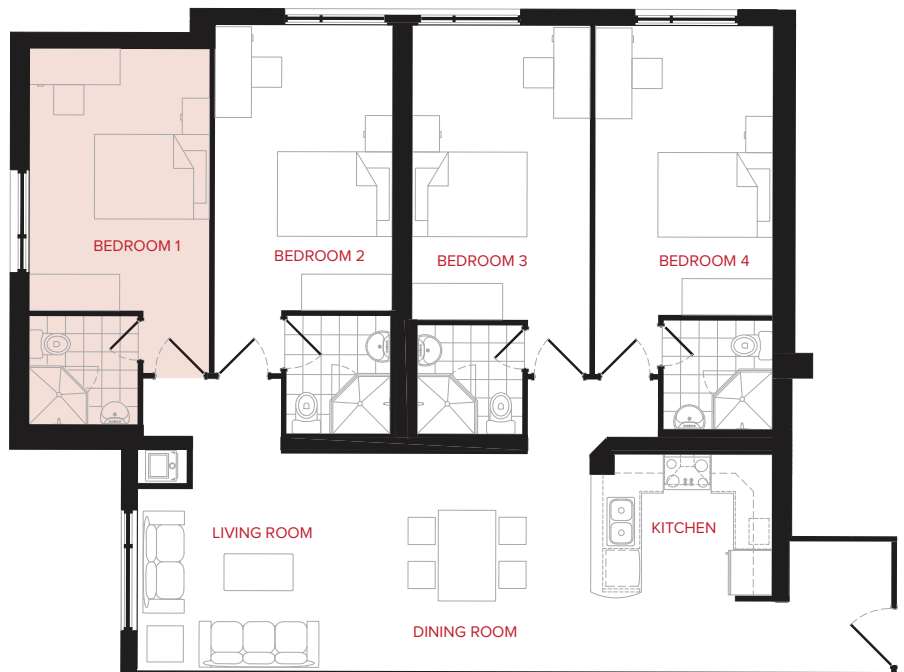

BEDROOM LAYOUT

KEY PLAN

SUITE LAYOUT

SUITE 4

BEDROOM 4
 SIZE: +/- 287 SF

For rates and availability
 Please contact:

Leasing Consultant

+1(855) 573-9663
 information@rez-one.ca

BEDROOM LAYOUT

KEY PLAN

SUITE LAYOUT

SUITE 5

BEDROOM 1

SIZE: +/- 234 SF

For rates and availability
 Please contact:

Leasing Consultant

+1(855) 573-9663
 information@rez-one.ca

BEDROOM LAYOUT

SUITE LAYOUT

KEY PLAN

SUITE 5

BEDROOM 2

SIZE: +/- 229 SF

For rates and availability
 Please contact:

Leasing Consultant

+1(855) 573-9663
 information@rez-one.ca

BEDROOM LAYOUT

SUITE LAYOUT

KEY PLAN

SUITE 5

BEDROOM 3
 SIZE: +/- 231 SF

For rates and availability
 Please contact: