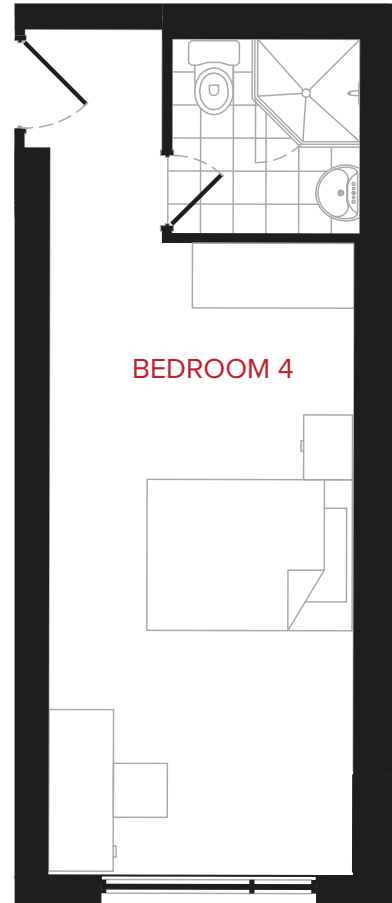

KEY PLAN

SUITE 1

BEDROOM 2

SIZE: +/- 229 SF

For rates and availability
 Please contact:

Leasing Consultant

+1(855) 573-9663
 information@rez-one.ca

BEDROOM LAYOUT

BEDROOM LAYOUT

KEY PLAN

SUITE LAYOUT

SUITE 4

BEDROOM 3
 SIZE: +/- 228 SF

For rates and availability
 Please contact:

Leasing Consultant

+1(855) 573-9663
 information@rez-one.ca

BEDROOM LAYOUT

KEY PLAN

SUITE LAYOUT

SUITE 4

BEDROOM 4
 SIZE: +/- 287 SF

For rates and availability
 Please contact:

Leasing Consultant

+1(855) 573-9663
 information@rez-one.ca

BEDROOM LAYOUT

KEY PLAN

SUITE LAYOUT

SUITE 5

BEDROOM 1

SIZE: +/- 234 SF

For rates and availability
 Please contact:

Leasing Consultant