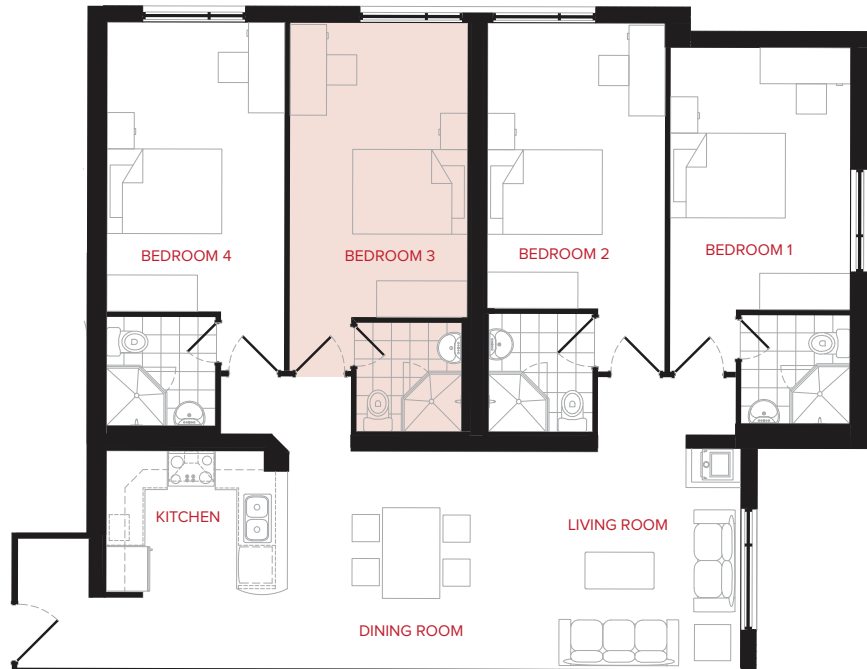

KEY PLAN

SUITE 1

BEDROOM 2

SIZE: +/- 229 SF

For rates and availability
 Please contact:

Leasing Consultant

+1(855) 573-9663
 information@rez-one.ca

BEDROOM LAYOUT

SUITE LAYOUT

KEY PLAN

SUITE 1

BEDROOM 3
 SIZE: +/- 231 SF

For rates and availability
 Please contact:

Leasing Consultant

+1(855) 573-9663
 information@rez-one.ca

BEDROOM LAYOUT

SUITE LAYOUT

KEY PLAN

SUITE 1

BEDROOM 4
 SIZE: +/- 230 SF

For rates and availability
 Please contact:

Leasing Consultant

+1 (855) 573-9663
 information@rez-one.ca

BEDROOM LAYOUT

SUITE LAYOUT

KEY PLAN

SUITE 2

BEDROOM 1

SIZE: +/- 234 SF

For rates and availability
 Please contact:

Leasing Consultant

+1 (855) 573-9663
 information@rez-one.ca