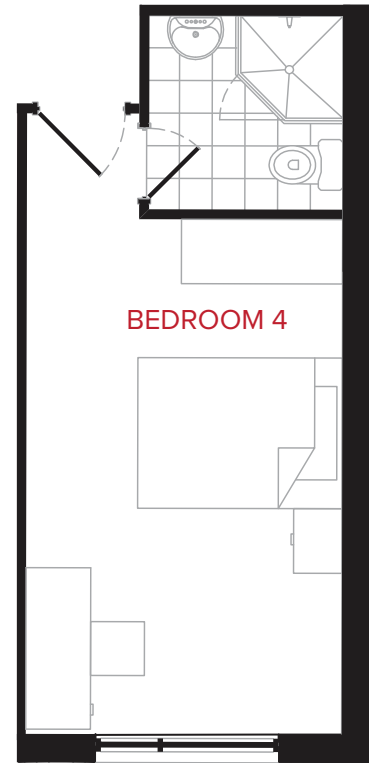

SUITE LAYOUT

KEY PLAN

SUITE 1

BEDROOM 4
 SIZE: +/- 230 SF

For rates and availability
 Please contact:

Leasing Consultant

+1 (855) 573-9663
 information@rez-one.ca

BEDROOM LAYOUT

SIZE: +/- 229 SF

For rates and availability
 Please contact:

Leasing Consultant

+1 (855) 573-9663
 information@rez-one.ca

BEDROOM LAYOUT

SUITE LAYOUT

KEY PLAN

SUITE **6**

BEDROOM 3

SIZE: +/- 230 SF

For rates and availability
 Please contact:

Leasing Consultant

+1 (855) 573-9663
 information@rez-one.ca

BEDROOM LAYOUT

SUITE LAYOUT

KEY PLAN

SUITE **6**

BEDROOM 4
 SIZE: +/- 230 SF

For rates and availability
 Please contact:

Leasing Consultant

+1(855) 573-9663
 information@rez-one.ca

BEDROOM LAYOUT

SUITE LAYOUT

KEY PLAN