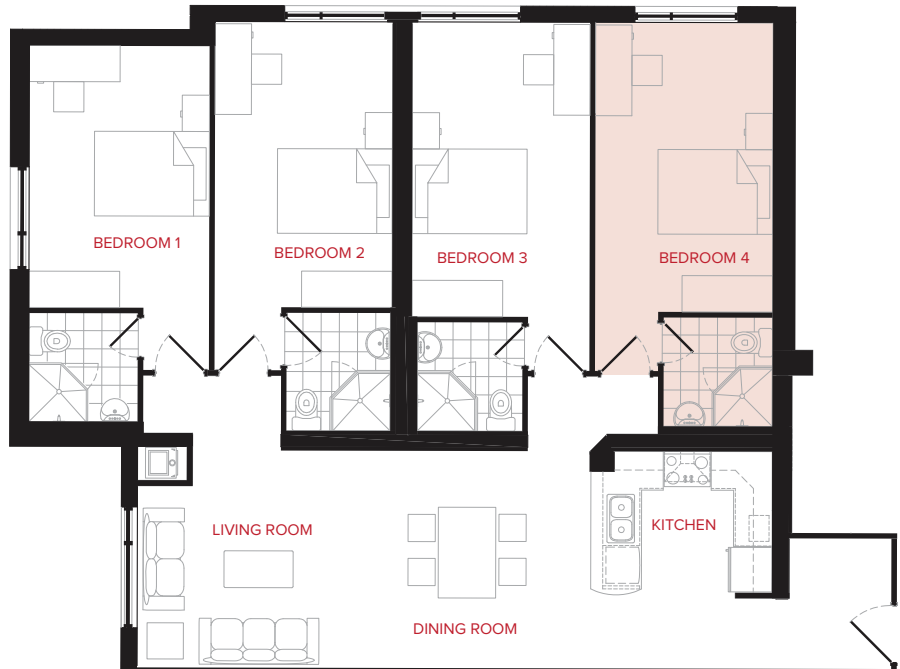

Leasing Consultant

+1(855) 573-9663
 information@rez-one.ca

BEDROOM LAYOUT

SUITE LAYOUT

KEY PLAN

SUITE 5

BEDROOM 3
 SIZE: +/- 231 SF

For rates and availability
 Please contact:

Leasing Consultant

+1 (855) 573-9663
 information@rez-one.ca

BEDROOM LAYOUT

SUITE LAYOUT

KEY PLAN

SUITE 5

BEDROOM 4
 SIZE: +/- 230 SF

For rates and availability
 Please contact:

Leasing Consultant

+1 (855) 573-9663
 information@rez-one.ca

BEDROOM LAYOUT

SUITE LAYOUT

KEY PLAN

SUITE 6

BEDROOM 1

SIZE: +/- 234 SF

For rates and availability
 Please contact:

Leasing Consultant

+1(855) 573-9663
 information@rez-one.ca

BEDROOM LAYOUT

SUITE LAYOUT

KEY PLAN

SUITE 6

BEDROOM 2