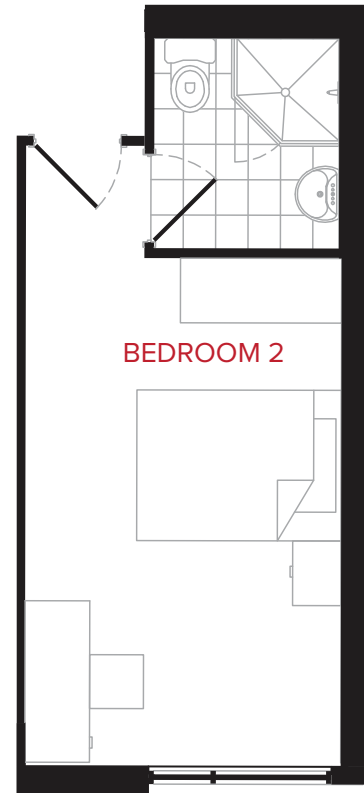

Leasing Consultant

+1 (855) 573-9663
 information@rez-one.ca

BEDROOM LAYOUT

SUITE LAYOUT

KEY PLAN

SUITE 6

BEDROOM 1

SIZE: +/- 234 SF

For rates and availability
 Please contact:

Leasing Consultant

+1(855) 573-9663
 information@rez-one.ca

BEDROOM LAYOUT

SUITE LAYOUT

KEY PLAN

SUITE 6

BEDROOM 2

SIZE: +/- 229 SF

For rates and availability
 Please contact:

Leasing Consultant

+1 (855) 573-9663
 information@rez-one.ca

BEDROOM LAYOUT

SUITE LAYOUT

KEY PLAN

SUITE **6**

BEDROOM 3

SIZE: +/- 230 SF

For rates and availability
 Please contact:

Leasing Consultant

+1 (855) 573-9663
 information@rez-one.ca

BEDROOM LAYOUT

SUITE LAYOUT

KEY PLAN